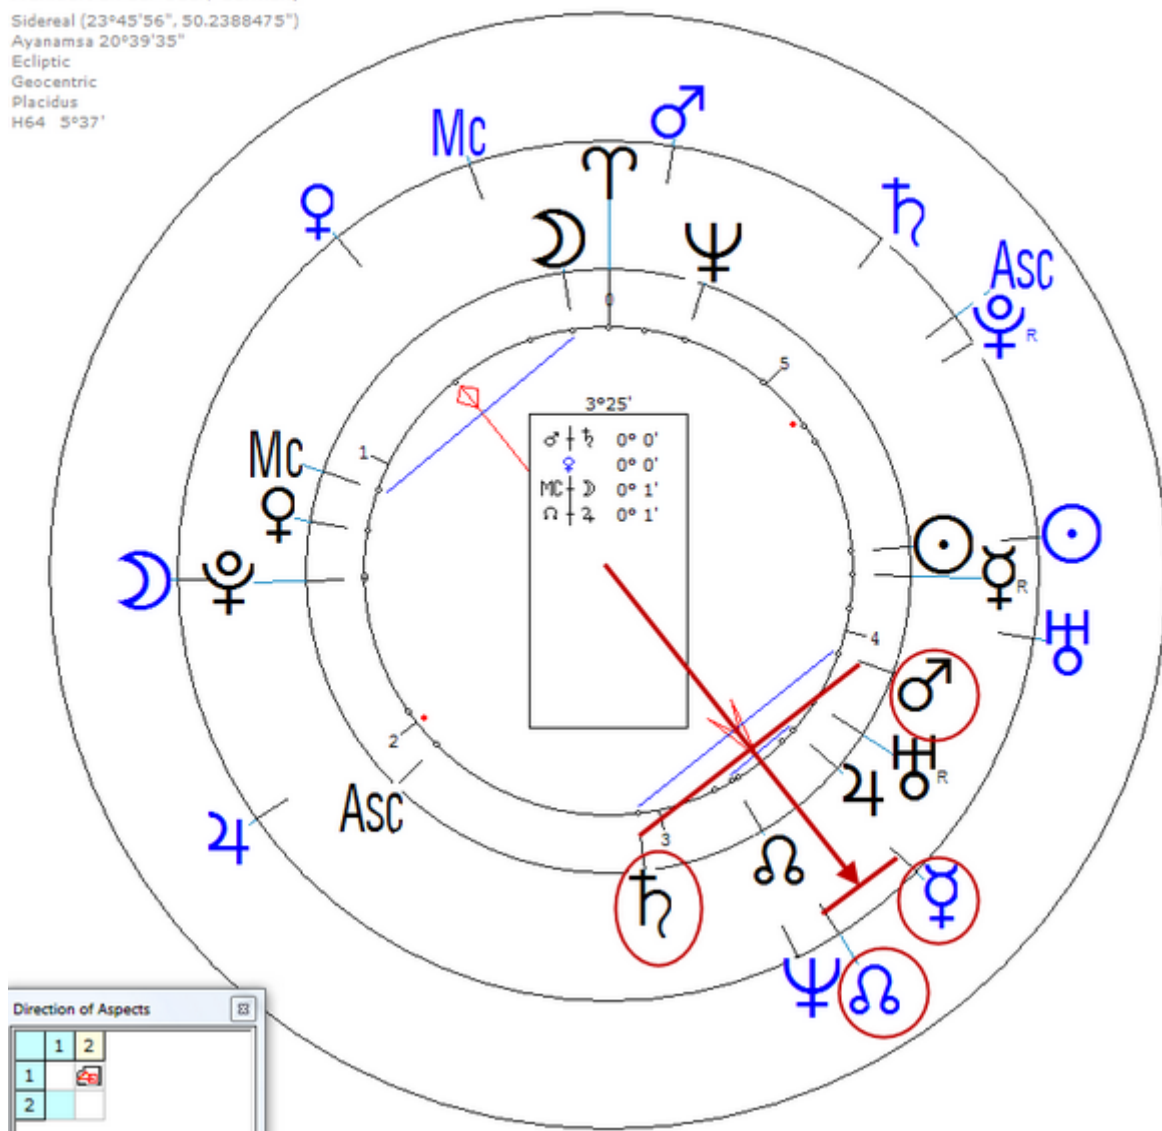

Kleist, Heinrich Von

18 October 1777 at 01:00 (= 01:00 AM)Frankfurt an der Oder, Germany,
52n20, 14e33

German poet, novelist and playwright.

<https://www.astro.com/astro-databank/Kleist,_Heinrich_Von>

Death by Suicide 21 November 1811 at 4:30 PM in Potsdam (Gunshot,
age 34)

Solar Return (Harmonic 64)

Solar ♀/♁ = ♂_n/♄_n

Solar ☽/♁ = Solar ♂/♄ = ♂_n/♄_n = ♀_n/♁_n

Kleist, Heinrich Von
18 October 1777 Sat 1:00 (GMT+0:58:12) 52n20 14e33
Frankfurt an der Oder, Germany
Sidereal (23°45'56", 50.2388475")
Ayanamsa 20°39'35"
Ecliptic
Geocentric
Placidus
H64 5°37'